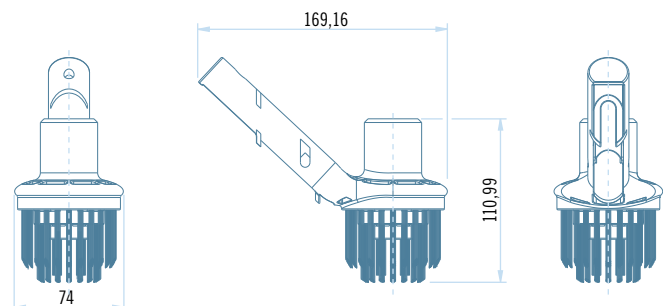

Cepillo de esquina con aspiración: Especialmente diseñado para las esquinas, incorpora una práctica conexión a la manguera de aspiración.

Modelo fondo.
Bottom Model.

Modelo pared.
Wall model

Modelo esquina.
Corner model

Brushes

Provide perfect pool bottom and wall cleaning. Manufactured from shark grey polypropylene with a rugged finish. The bristles are made from white and blue polypropylene.

Pool bottom brush: ideal for cleaning pool bottoms, thanks to its large size and special design.

Wall brush: The angle between the bristles and the handle has been reduced in order to form a brush which adapts to the pool wall, allowing effort-free cleaning.

Pool corner suction brush: Especially designed for pool corners, this brush features a practical connection to a suction hose.