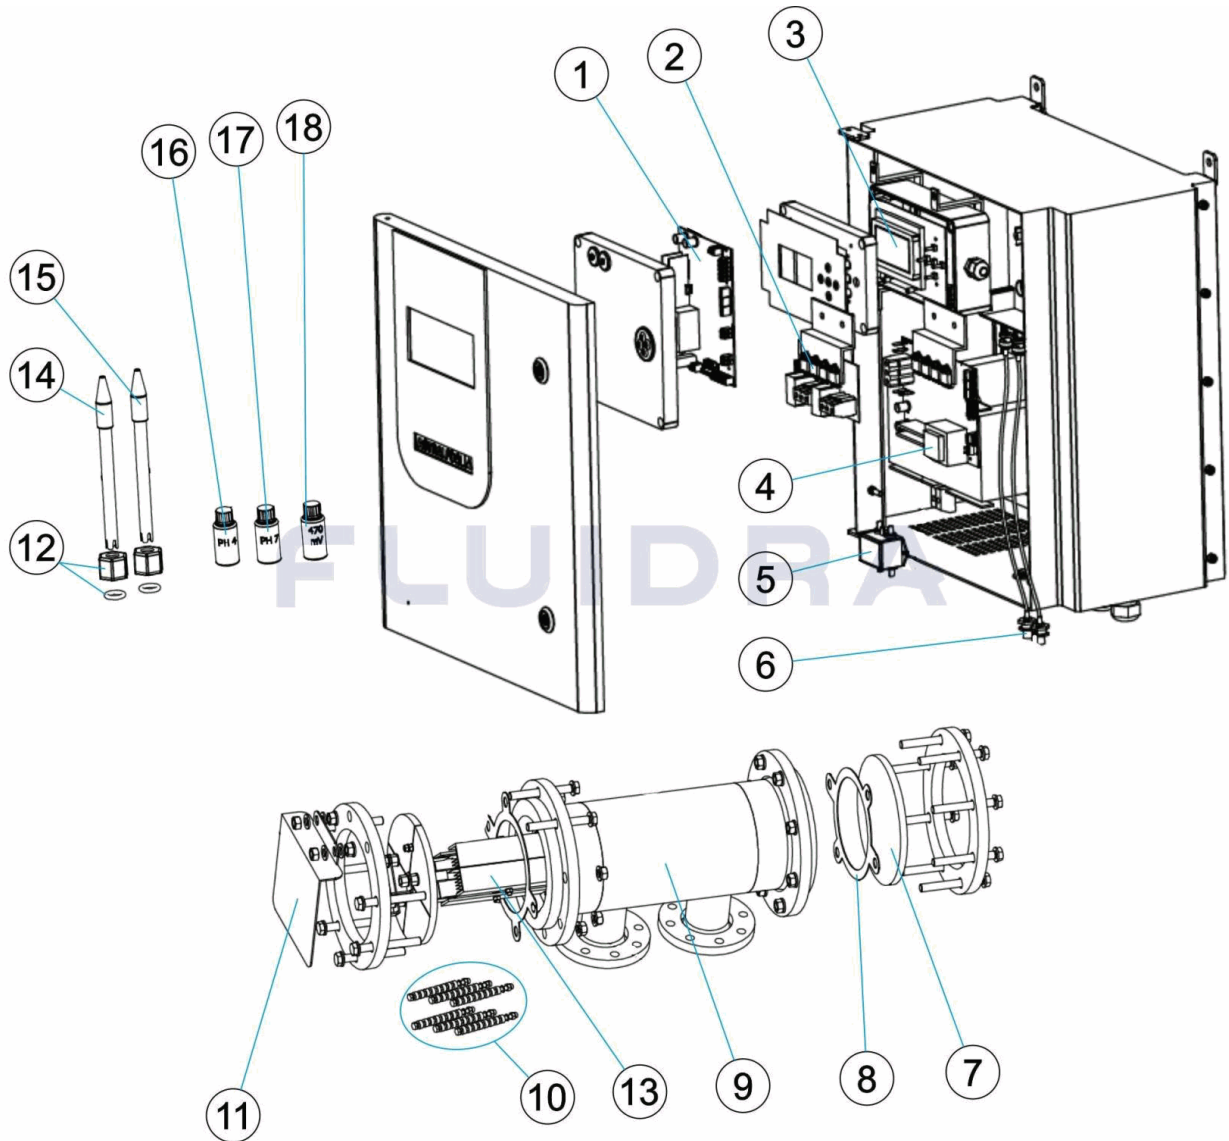

* -> VOIR FICHE D'OBSERVATIONS

CODE **53799, 53800, 53801, 53802, 53803, 53804**DESCRIPTION: **SYSTÈME ÉLECTROLYSE EASY SALT****POSTÉRIEUR À 04/2013**

9	* 4408040003	CELLULE PORTE-ÉLECTRODE ES-70/90			
---	--------------	----------------------------------	--	--	--

CODE **53799, 53800, 53801, 53802, 53803, 53804**

DESCRIPTION: **EASY SALT ELECTROLYSIS SYSTEM**

AFTER 04/2013

ENGLISH

POS	CODE	DESCRIPTION	POS	CODE	DESCRIPTION
1	* 4408040097	CONTROL CARD DOM-180	9	* 4408040004	ELECTRODE CELL ES-180
1	* 4408040098	CONTROL CARD DOM-180+	10	* 4408040090	SCREW KIT FOR ELECTRODE FIXATION DM06 DOI
2	* 4408040100	POWER CARD DOM-180/+	10	* 4408040091	SCREW KIT FOR ELECTRODE FIXATION DM06 DOI
3	4408040099	DISPLAY/POWER CARD DOM IND.	11	4408040078	CONTAC PROTECTION D-80 EX
4	* 4408040093	CONTROL CARD DOM-70	12	* 4408041310	CONNECTOR 12M/M. - 1/2"
4	* 4408040095	CONTROL CARD DOM-70+	13	* 60685	SELF-CLEANING ELECTRODE DOM-70
4	* 4408040094	CONTROL CARD DOM-90	13	* 60686	SELF-CLEANING ELECTRODE DOM-90
4	* 4408040096	CONTROL CARD DOM-90+	13	* 60687	SELF-CLEANING ELECTRODE DOM-180
5	* 4408040017	FILTER 230V 6A II	14	* 60648	ELECTRODE PH
6	* 4408040088	BNC 0,7 EX CABLE	15	* 60649	ORP ELECTRODE
6	* 4408070069	BCN CONNECTOR	16	* 60632	CALIBRATION SOLUTION PH 4,0 50 ML. (RED)
7	4408041532	METHACRYLATE DISK D.267/15 MM.. D-100/150EX/+	17	* 60618	CALIBRATION SOLUTION PH 7,0 50 ML. (GREEN)
8	4408041518	CELL GASKET D-100/150EX/+	18	* 60633	CALIBRATION SOLUTION ORP 470 MV